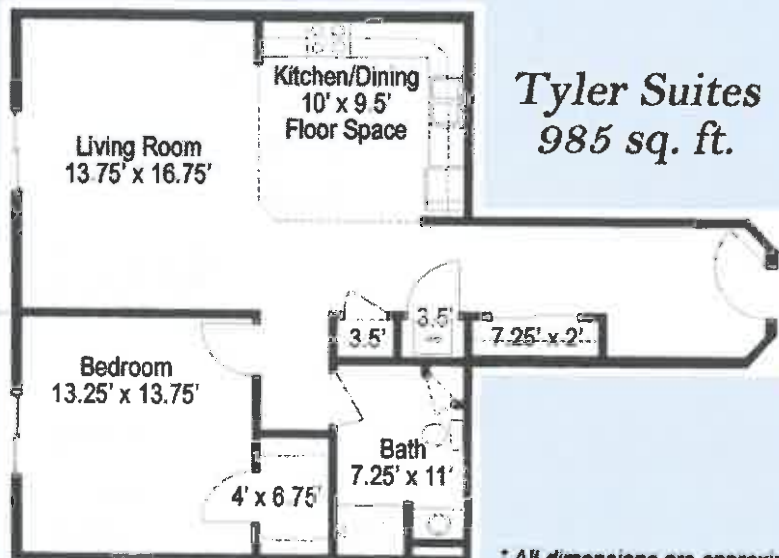

# 1 Bedroom Floor Plans

**Adams Suites - 678 sq. ft.**

**Tyler Suites  
985 sq. ft.**

\* All dimensions are approximate.

# 1 Bedroom Floor Plans

Jackson Suites - 1,015 sq. ft.

Jefferson Suites  
1,207 sq. ft.